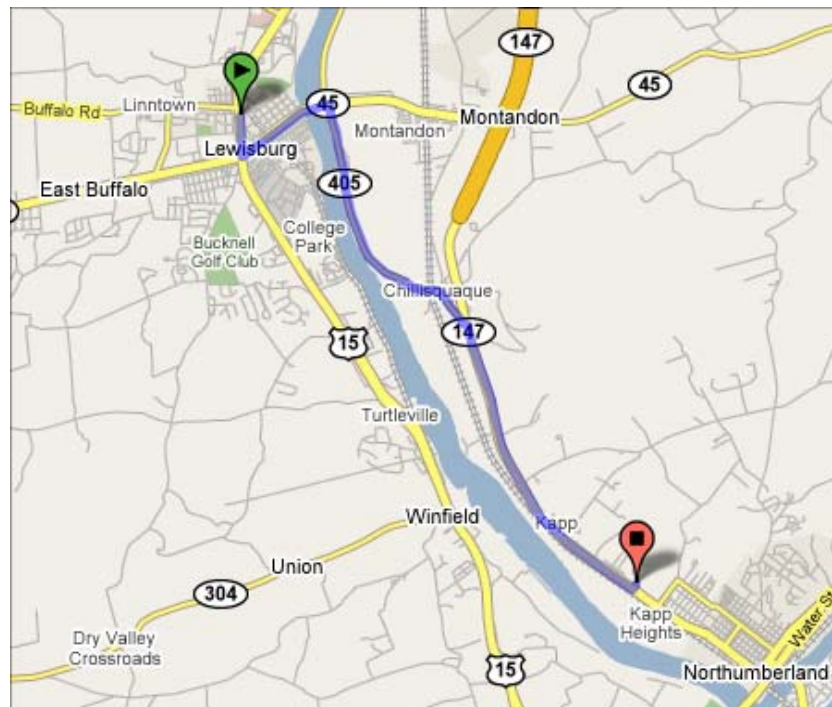

Directions To FoodSwing

1. Go southeast on Hafer Road Towards International Drive. «0.1 Miles)
2. Turn right onto US-15 South. (1.3 Miles)
3. Turn left onto Market Street/PA-45. Continue to follow PA-45. (.5 Miles)
4. Turn right onto PA-405. (2.7 Miles)
5. Turn right onto PA-147. (3.1 Miles)
6. Turn left onto Oak Road/Township Road 574. (0.1 Miles)
7. Turn left into FoodSwing's parking lot.

Estimated Distance: 9 Miles

Estimated Traveling Time: 15 Minutes