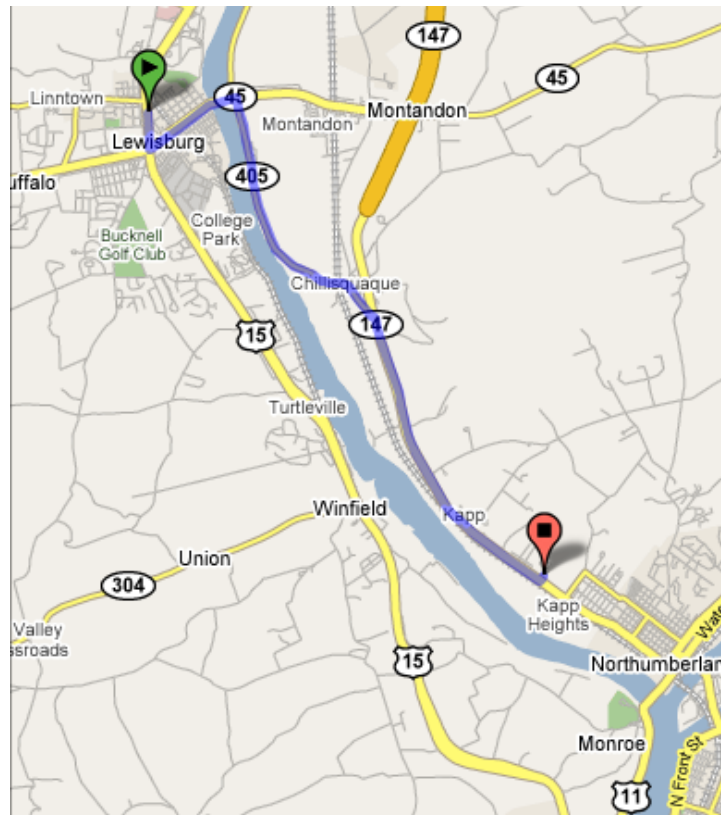

Directions To FoodSwing

1. Go south on US-15/North Derr Drive towards St. Anthony Street. (0.3 Miles)
2. Turn left onto Market Street/PA-45. Continue to follow PA-45. (.5 Miles)
3. Turn Right onto PA-405. (2.7 Miles)
4. Turn right onto PA-147. (3.1 Miles)
5. Turn left onto Oak Road/Township Road 574. (0.1 Miles)
6. Turn left into FoodSwing's parking lot.

Estimated Distance: 8 Miles

Estimated Traveling Time: 15 Minutes