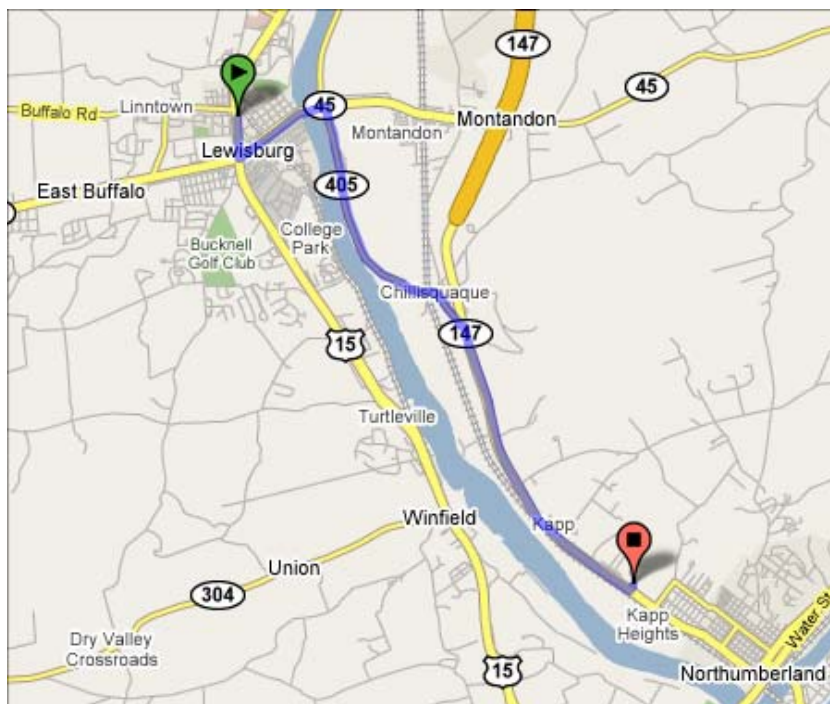

Directions to FoodSwing

1. Go northwest on US-15 towards Oak Lane. (1.1 miles)
2. Turn right onto Market Street/PA-45. Continue to follow PA-45. (.9 miles)
3. Turn right onto PA-405. (2.7 miles)
4. Turn onto PA-147 South. (3.1 miles)
5. Turn left onto Oak Road Township Road 574. (0.1 miles)
6. Turn left into FoodSwing's parking lot.

Estimated Distance: 8 miles
Estimated Traveling Time: 15 minutes