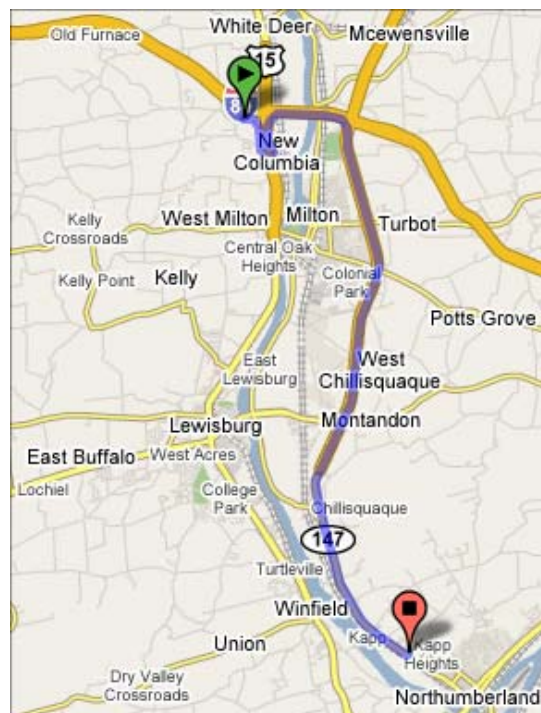

Rates

Year Round: \$60.00- \$150.00

Directions To FoodSwing

1. Go south on US-15/North Derr Drive towards St. Anthony Street. (0.3 Miles)
2. Turn left onto Market Street/PA-45. Continue to follow PA-45. (.5 Miles)
3. Turn Right onto PA-405. (2.7 Miles)
4. Turn right onto PA-147. (3.1 Miles)
5. Turn left onto Oak Road/Township Road 574. (0.1 Miles)
6. Turn left into FoodSwing's parking lot.

Rates

Year Round: \$83.00- \$159.99

Directions To FoodSwing

1. Go southeast on New Columbia Road towards Treibly Road. (0.3 Miles)
2. Merge onto US-15 North via the ramp on the left. (0.5 Miles)
3. Merge onto 1-80 East towards Milton. (1.2 Miles)
4. Merge onto PA-147 South towards Milton. (11.6 Miles)
5. Turn left onto Oak Road/Township Road 574. (0.1 Miles)
6. Turn left into FoodSwing's parking lot.

Estimated Distance: 14 Miles

Estimated Traveling Time: 20 Minutes

Area Hotels

Hampton Inn of Selinsgrove

Hampton Inn
3 Stetler Avenue
Route 11/15
Selinsgrove, PA 17870

Phone: 570-743-2223
Fax: 570-743-5404

Rates

Year Round: \$129.00-\$169.00

Directions To FoodSwing

1. Go southeast on Hafer Road towards International Drive. (0.1 Miles)
2. Turn right onto US-15 South. (1.3 Miles)
3. Turn left onto Market Street/PA-45. Continue to follow PA-45. (.5 Miles)
4. Turn right onto PA-405. (2.7 Miles)
5. Turn right onto PA-147. (3.1 Miles)
6. Turn left onto Oak Road/Township Road 574. (0.1 Miles)
7. Turn left Into FoodSwing's parking lot.