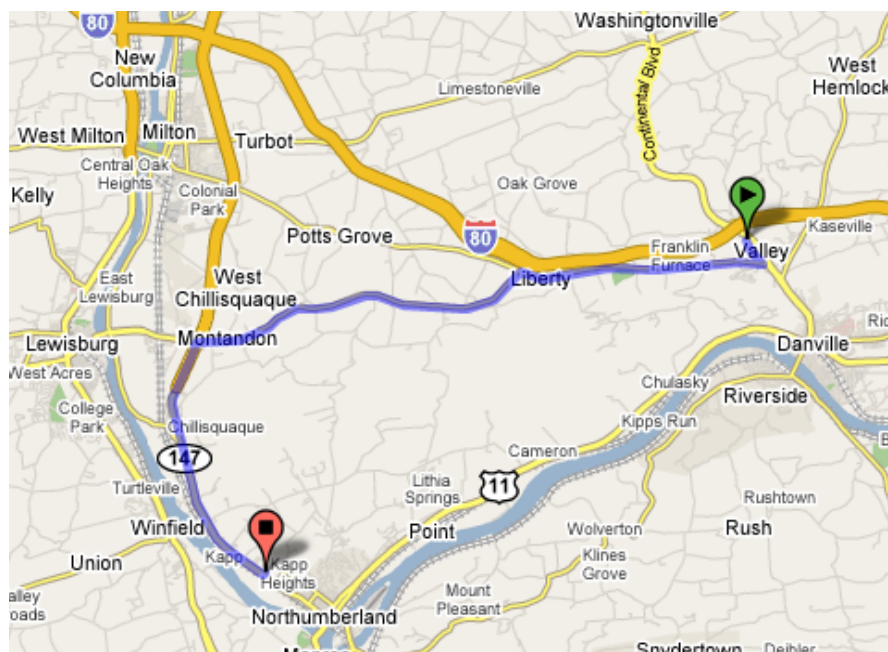

Directions To FoodSwing

1. Go southeast on Old Valley School Road towards Kindt Road. (0.2 Miles)
2. Turn slightly right onto Bennet St. (0.1 Miles)
3. Turn right onto PA-642/Liberty Valley Road. (4.7 Miles)
4. Turn left onto PA-45. Continue to follow PA-45. (6.8 Miles)
5. Merge onto PA-147 South via the ramp on the left. (5.1 Miles)
6. Turn left onto Oak Road/Township Road 574. (0.1 Miles)
7. Turn left into FoodSwing's parking lot.

Estimated Distance: 17.2 Miles

Estimated Traveling Time: 25 Minutes