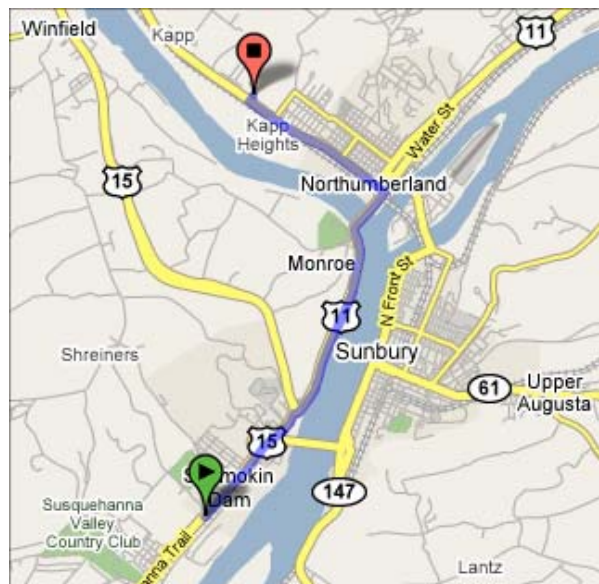

Directions To FoodSwing

1. Go northwest on Stetler Avenue towards US-11/US-15/Susquehanna Trail. (0.1 Miles)
2. Turn right onto US-11/US-15/Susquehanna Trail. Continue to follow US-11/US-15. (1.3 Miles)
3. Turn right onto US-11. (2.4 Miles)
4. Turn left onto Duke Street/PA-147. Continue to follow PA-147. (1.5 Miles)
5. Turn right onto Oak Road/Township Road 574. (0.1 Miles)
6. Turn left into FoodSwing's parking lot.

Estimated Distance: 5.6 Miles

Estimated Traveling Time: 10 Minutes