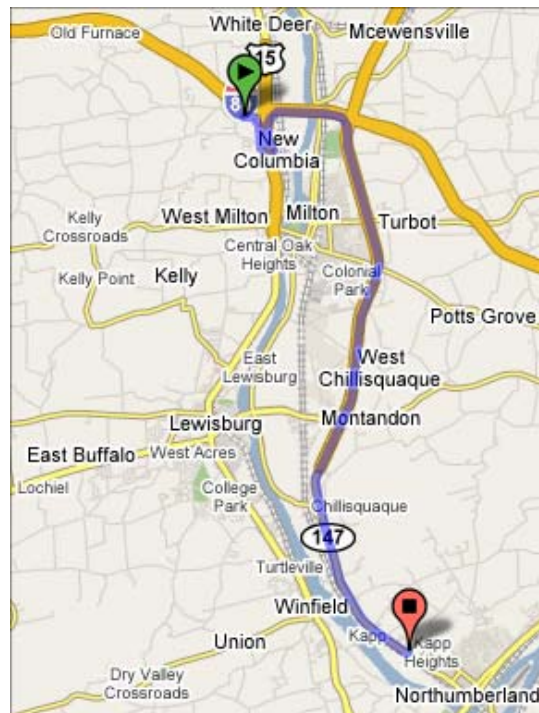

Directions To FoodSwing

1. Go east on 1-80 East. (0.8 Miles)
2. Merge onto PA-147 South towards Milton. (11.6 Miles)
3. Turn left onto Oak Road/Township Road 574. (0.1 Miles)
4. Turn left into FoodSwing's parking lot.

Estimated Distance: 13 Miles

Estimated Traveling Time: 15 Minutes