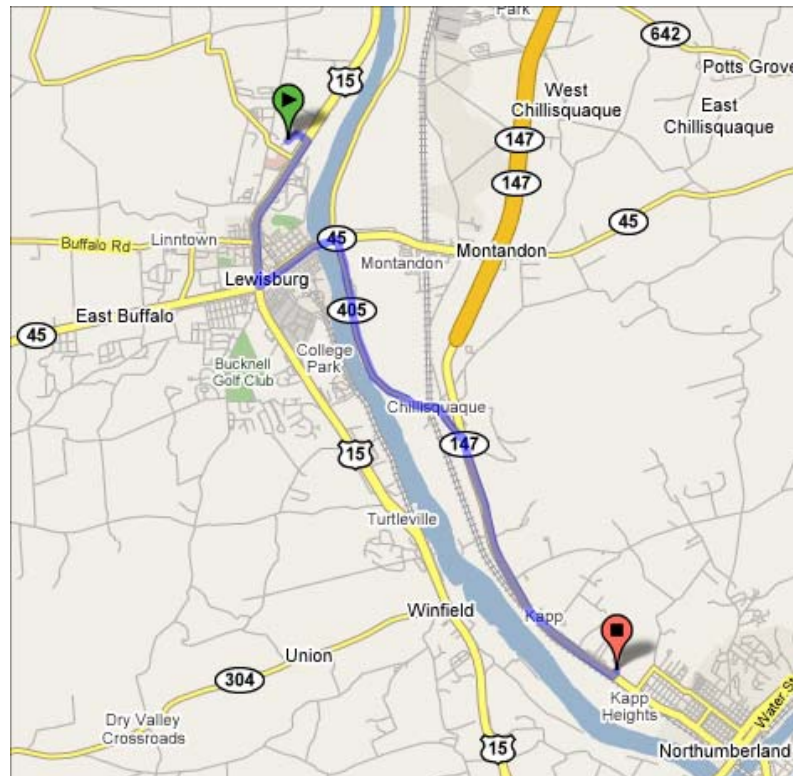

Rates

Year Round: \$129.00-\$169.00

Directions To FoodSwing

1. Go southeast on Hafer Road towards International Drive. (0.1 Miles)
2. Turn right onto US-15 South. (1.3 Miles)
3. Turn left onto Market Street/PA-45. Continue to follow PA-45. (.5 Miles)
4. Turn right onto PA-405. (2.7 Miles)
5. Turn right onto PA-147. (3.1 Miles)
6. Turn left onto Oak Road/Township Road 574. (0.1 Miles)
7. Turn left Into FoodSwing's parking lot.

Estimated Distance: 9 Miles

Estimated Traveling Time: 15 Minutes

Area Hotels

Hampton Inn

Hampton Inn Lewisburg
140 International Drive
Lewisburg PA 17837

Phone: (570) 522-8500
Fax: (570) 522-8525

Check-In: 3:00 pm
Check-Out: 11:00 am

Rates

Year Round: \$109.00 - \$159.00

Directions To FoodSwing

1. Turn right onto US-15 South. (1.4 Miles)
2. Turn left onto Market Street/PA-45. Continue to follow PA-45. (.5 Miles)
3. Turn right onto PA-405. (2.7 Miles)
4. Turn right onto PA-147. (3.1 Miles)
5. Turn left onto Oak Road/Township Road 574. (0.1 Miles)
6. Turn left Into FoodSwing's parking lot.

Estimated Distance: 9 Miles

Estimated Traveling Time: 15 Minutes